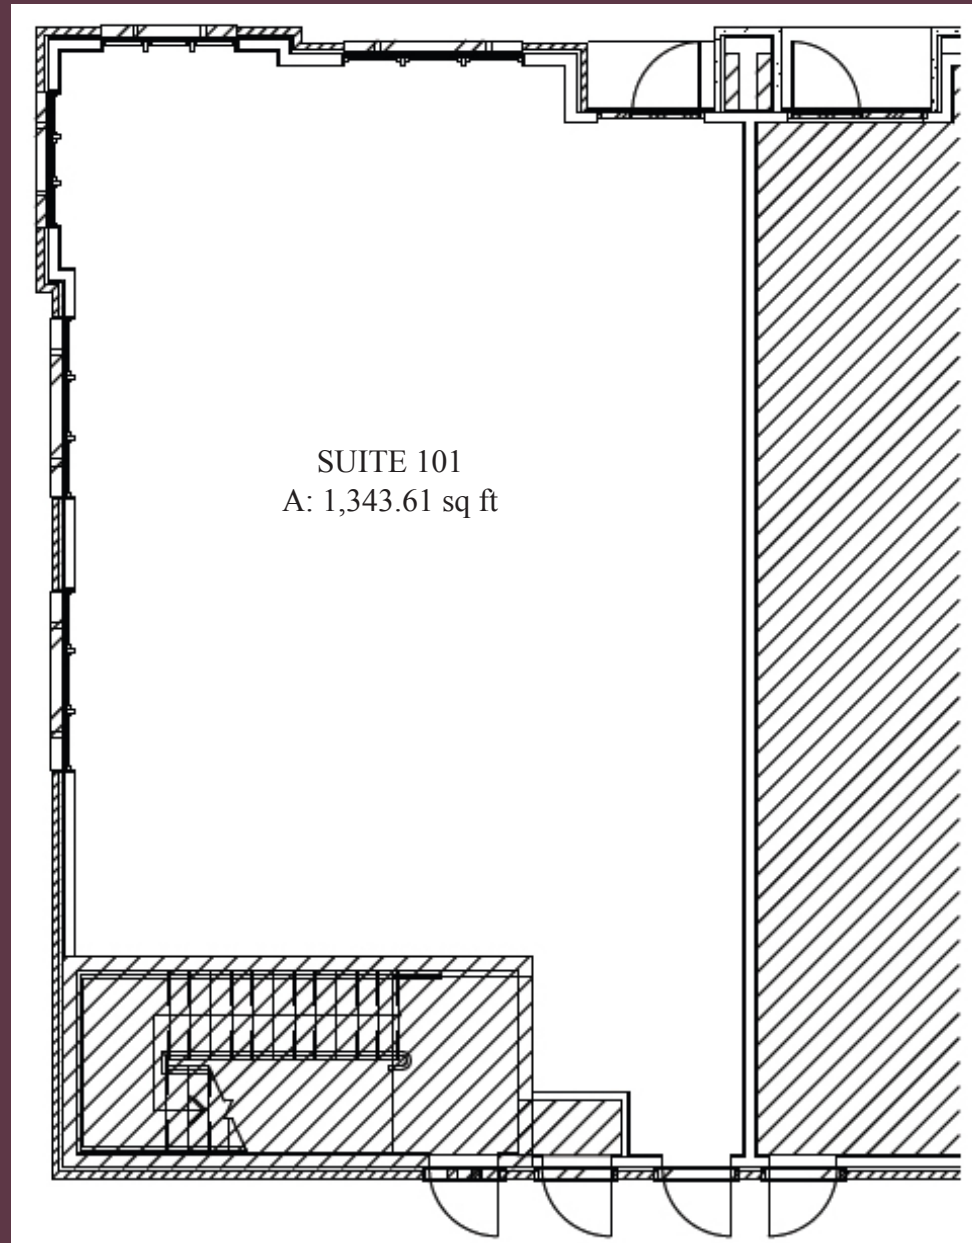

CARMEL
OLD TOWN SHOPS

CARMEL
ARTS & DESIGN
DISTRICT

For Sale
Information:

Mike Napariu
Office: 317.573.6045
Mobile: 317.691-3628
mnapariu@reirealestate.com

REI Real Estate Services
11711 North Pennsylvania
Street, Suite 200
Carmel, IN 46032

REAL ESTATE SERVICES
www.reirealestate.com

Carmel Old Town Shops - Phase II Unit # 1st Floor