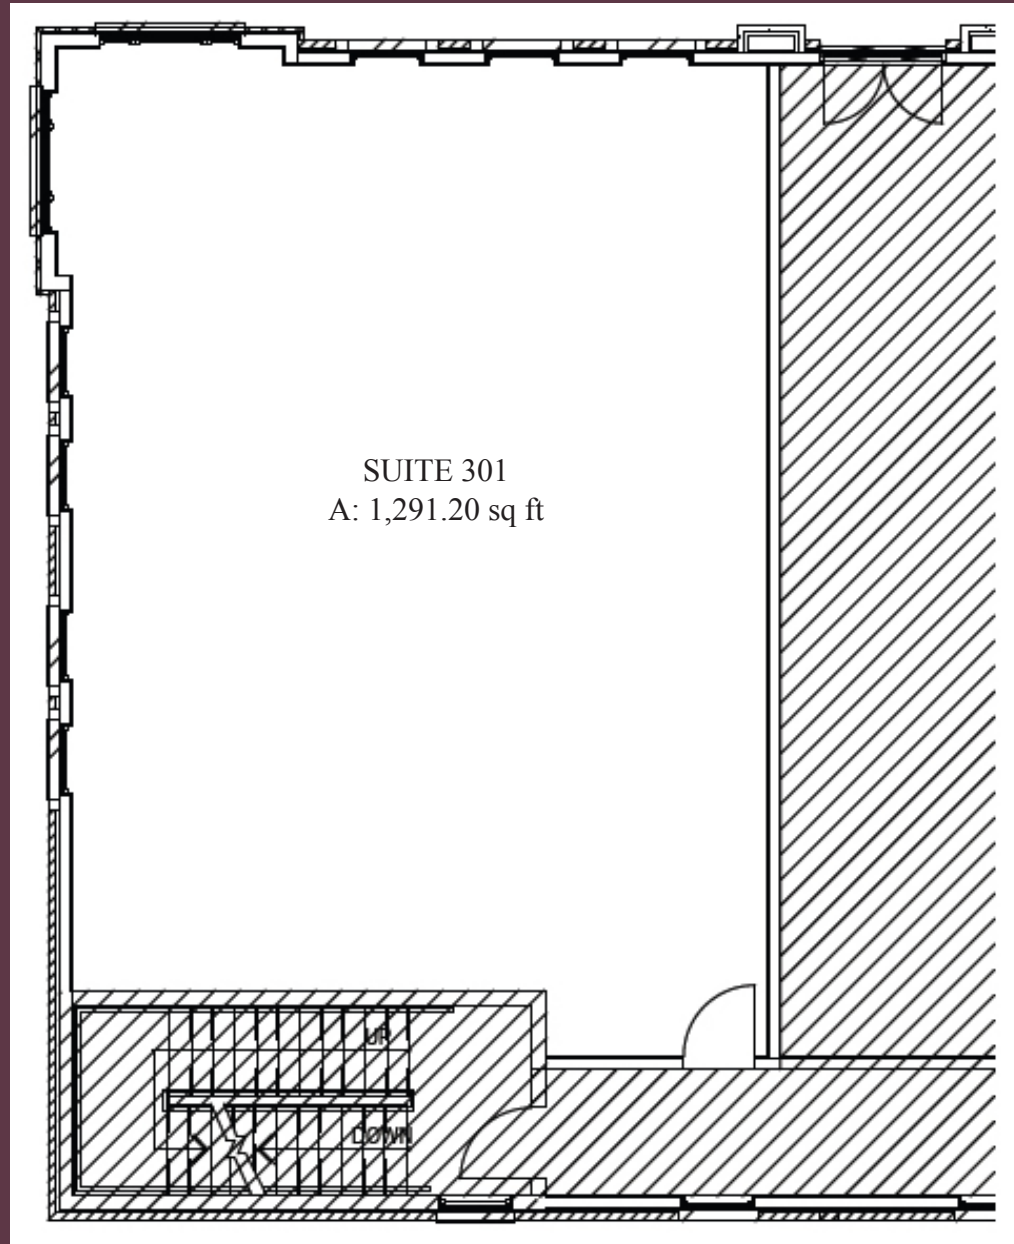

Carmel Old Town Shops - Phase II

Unit #1 3rd Floor

CARMEL
OLD TOWN SHOPS

CARMEL
ARTS & DESIGN
DISTRICT

For Sale
Information:

Mike Napariu
Office: 317.573.6045
Mobile: 317.691-3628
mnapariu@reirealestate.com