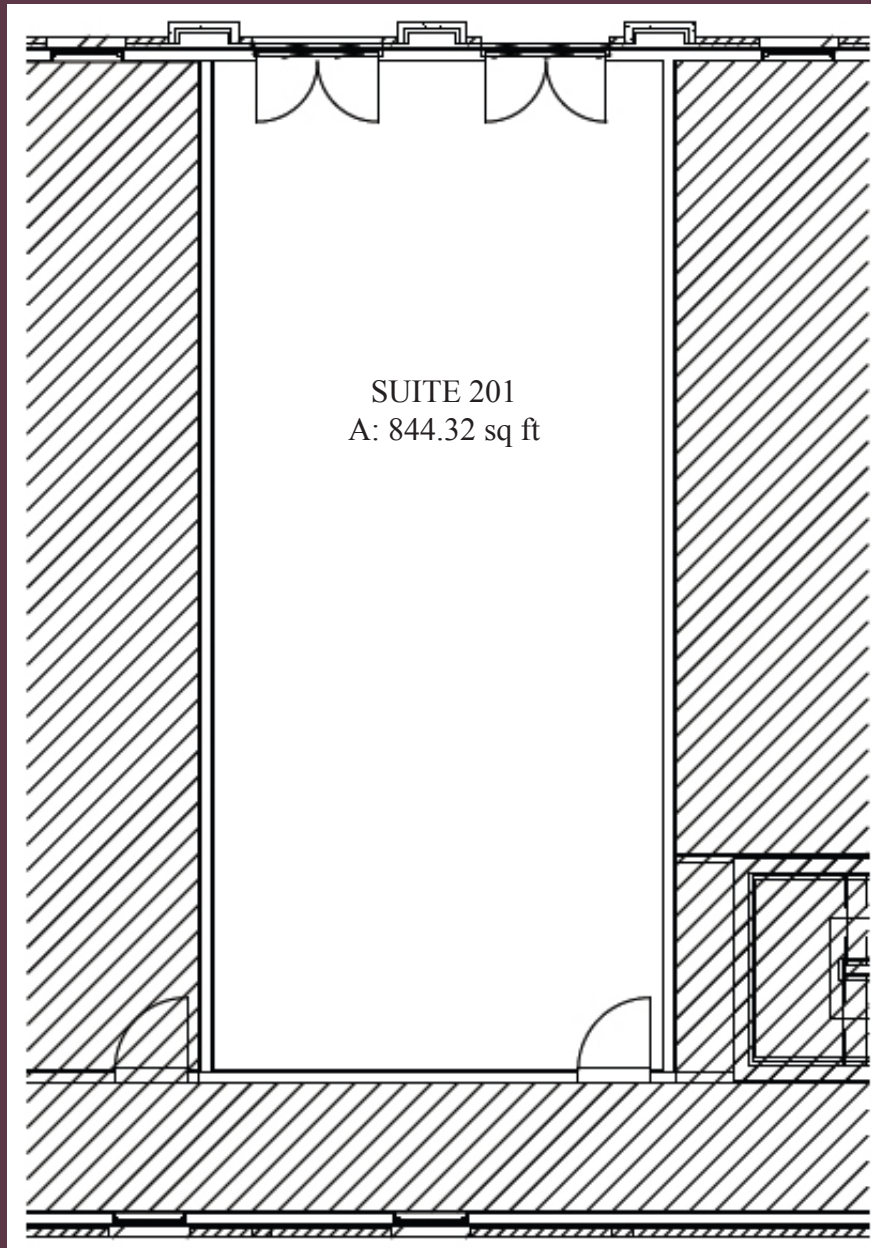

Carmel Old Town Shops - Phase II

Unit #2 2nd Floor

CARMEL
OLD TOWN SHOPS

CARMEL
ARTS & DESIGN
DISTRICT

For Sale
Information:

Mike Napariu
Office: 317.573.6045
Mobile: 317.691-3628
mnapariu@reirealestate.com