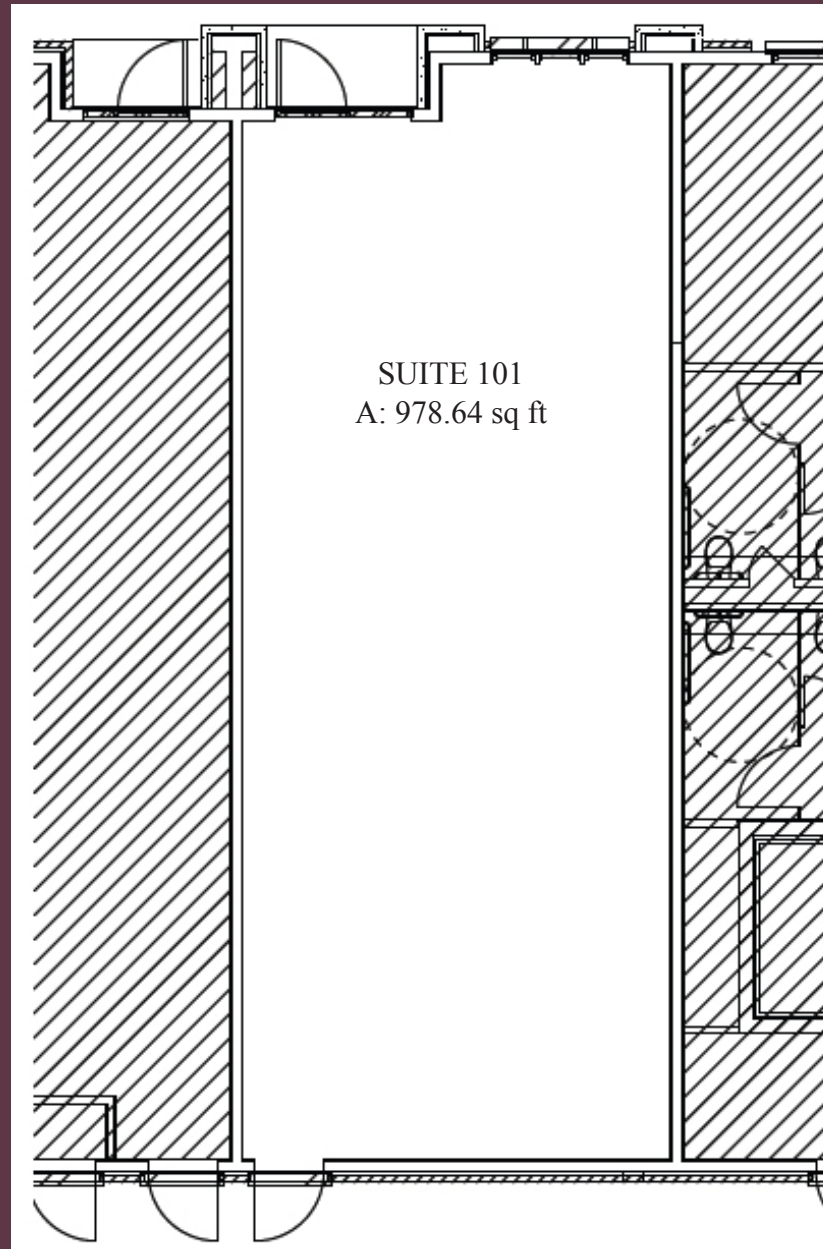

CARMEL
OLD TOWN SHOPS

CARMEL
ARTS & DESIGN
DISTRICT

For Sale
Information:

Mike Napariu
Office: 317.573.6045
Mobile: 317.691-3628
mnapariu@reirealestate.com

REI Real Estate Services
11711 North Pennsylvania
Street, Suite 200
Carmel, IN 46032

REAL ESTATE SERVICES
www.reirealestate.com

Carmel Old Town Shops - Phase II Unit #2 1st Floor