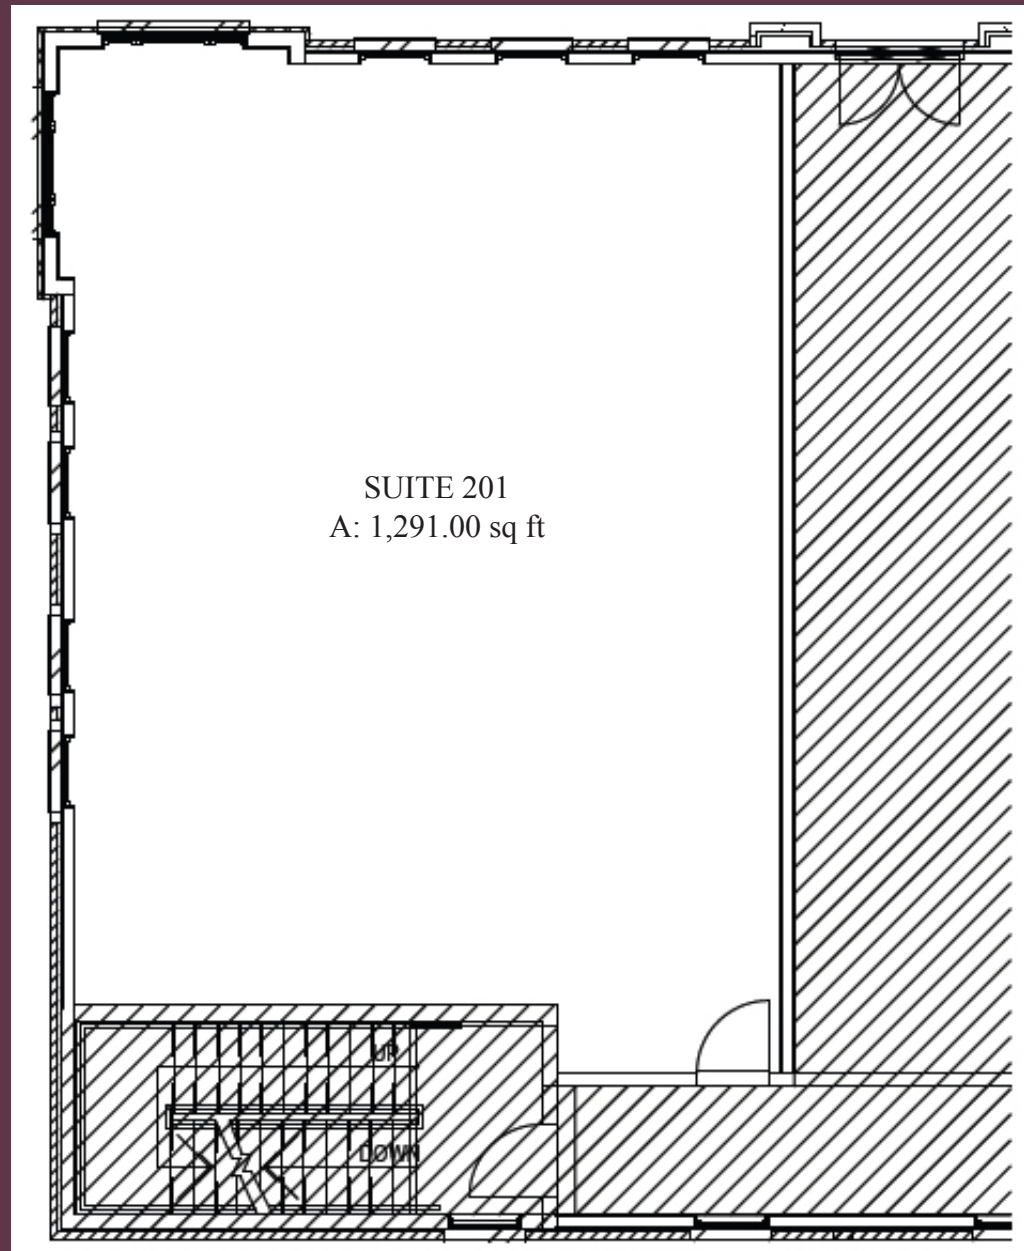

CARMEL
OLD TOWN SHOPS

CARMEL
ARTS & DESIGN
DISTRICT

For Sale
Information:

Mike Napariu
Office: 317.573.6045
Mobile: 317.691-3628
mnapariu@reirealestate.com

REI Real Estate Services
11711 North Pennsylvania
Street, Suite 200
Carmel, IN 46032

REAL ESTATE SERVICES
www.reirealestate.com

Carmel Old Town Shops - Phase II

Unit #1 2nd Floor